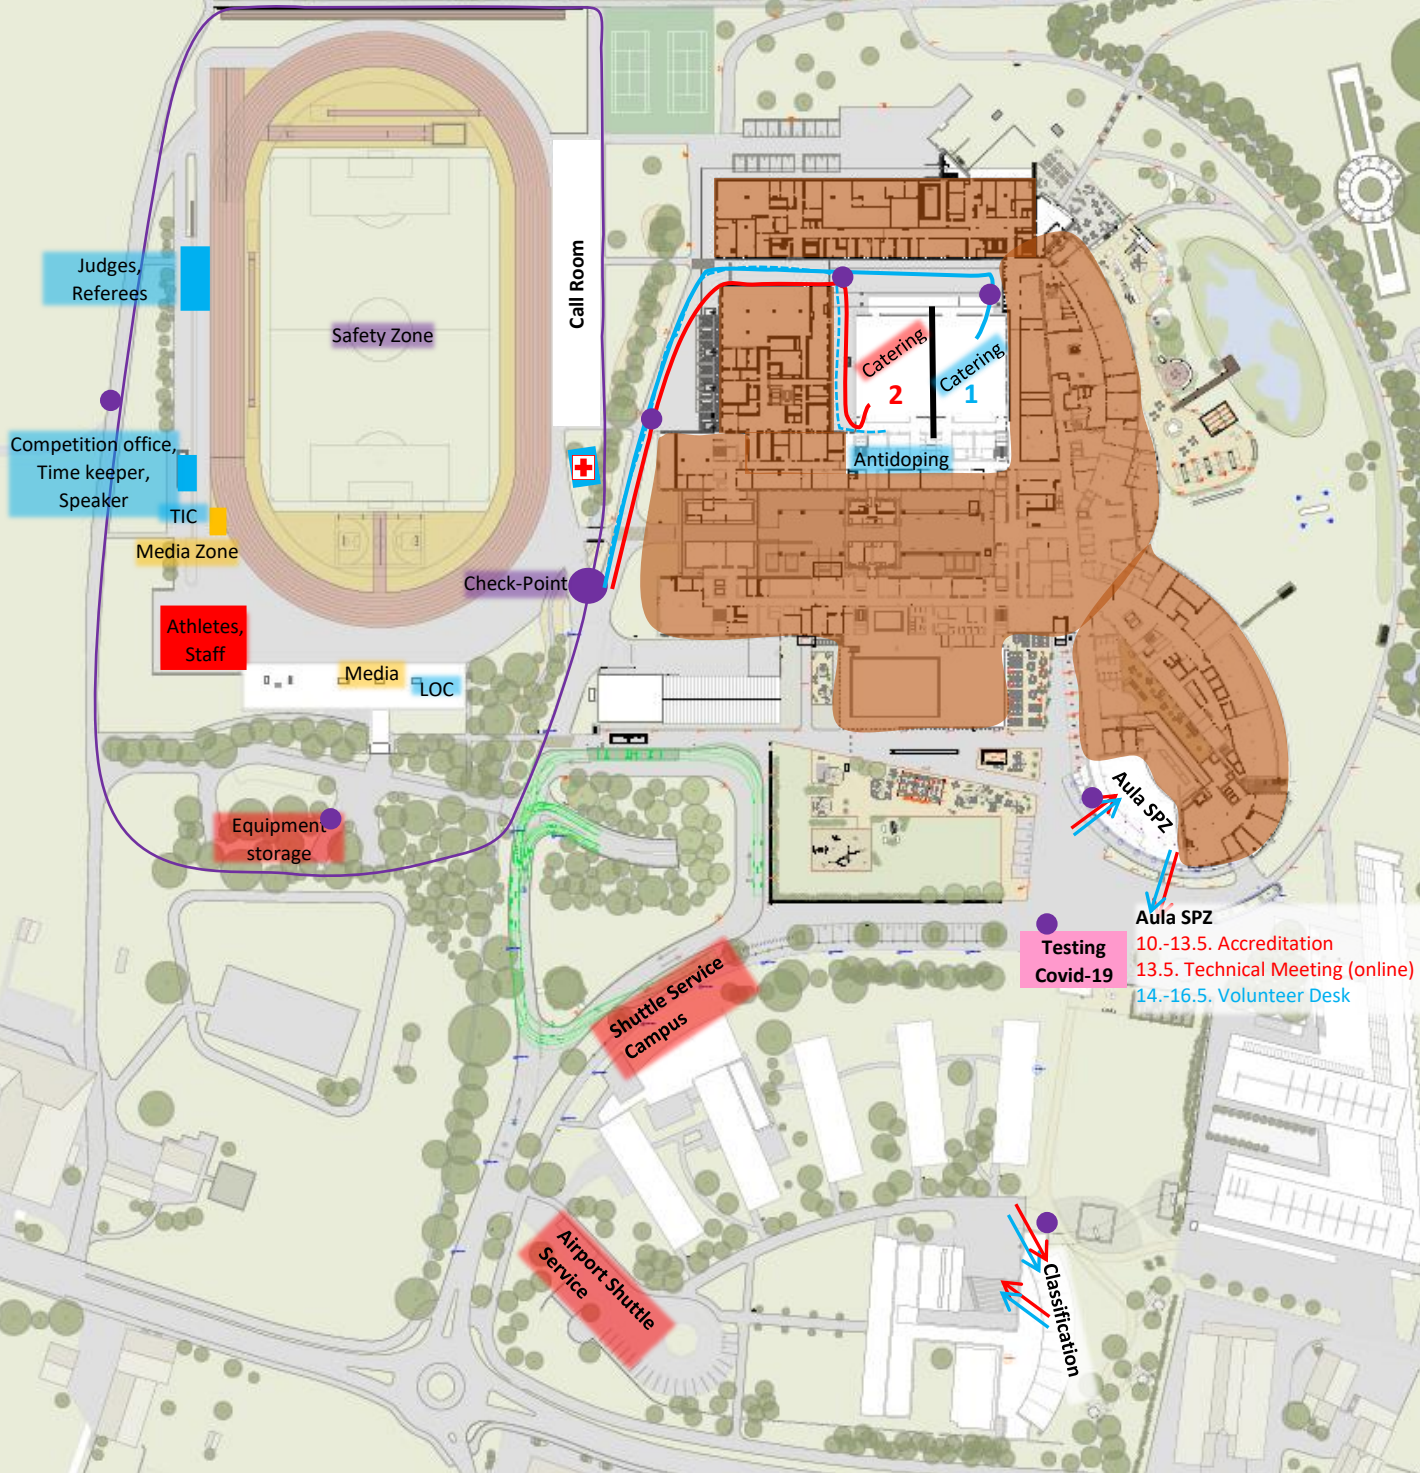

Red	Athletes, Coaches, Staff, Physio, Mechanics.
Blue	All persons involved in the organization of the event at the Sport Arena Nottwil: LOC members, referees & judges, WPA staff, officials, volunteers, SPG employees.
Yellow	All media professionals such as host broadcasters, journalists and reporters from television, newspapers, online portals and radio, photographers, technicians.
Green	All persons who basically attend the event as spectators. Namely VIP guests and sponsors.
Brown	NO ENTRY! Hospital zone
Purple	Checkpoints

Aula SPZ
Testing Covid-19
 10.-13.5. Accreditation
 13.5. Technical Meeting (online)
 14.-16.5. Volunteer Desk